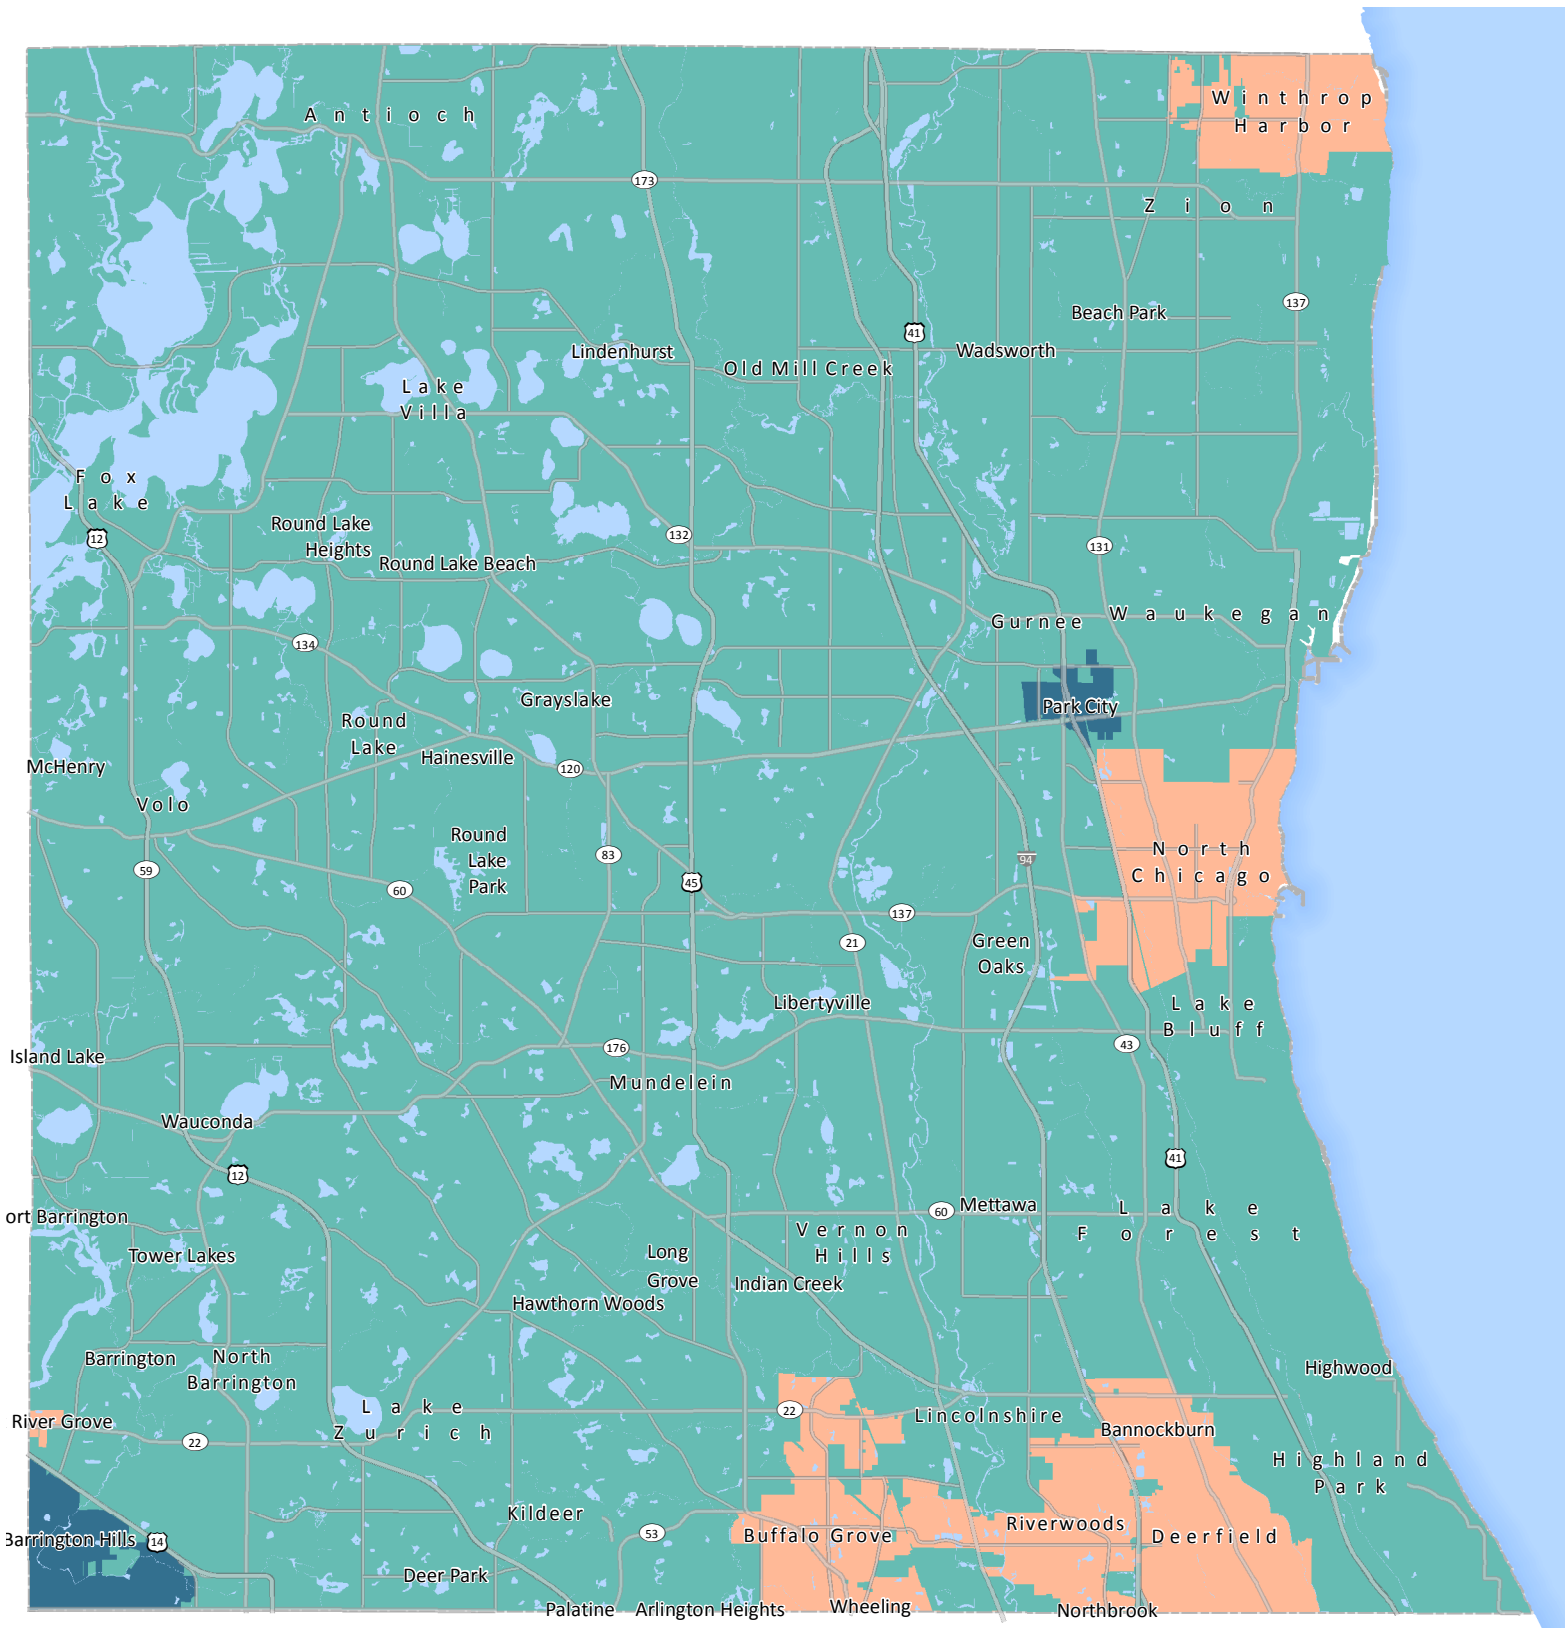

Lake County PASSAGE Computer Aided Dispatch Coverage

-  Existing
-  In Progress
-  Planned

0 0.75 1.5 3 Miles